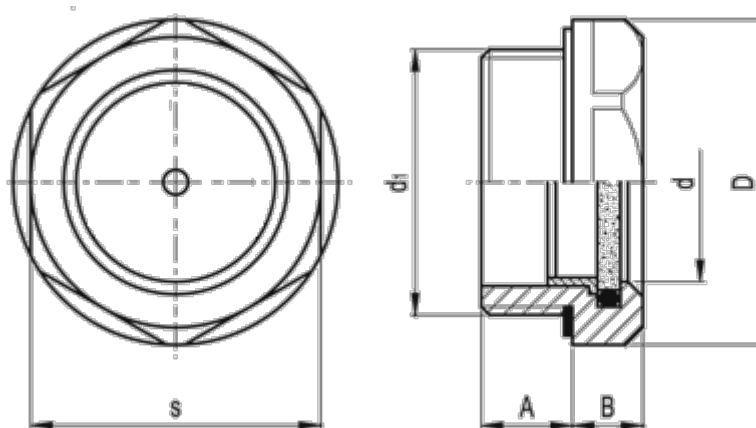

Data Sheet

Article number: 20671515

Description: E+G Oil level indicator
GN 743.2-14-M20x1.5-B

Measures

A = 8.5

B = 7.5

D = 26

d = 14

d1 = M20x1.5

s = 23